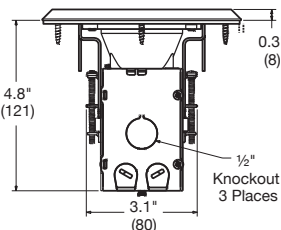

- Solid brass covers
- Cut out template provided to assure proper sub-flooring preparation

Drop-In Floor Box

Drop-In Floor Boxes are perfect for quick and easy installation of power or low voltage. Simply cut a hole between the floor and joists and drop through. The flange lip holds it in place.

RF151R

Floor Boxes for Wood Floors

Description	Material	Catalog Number	Catalog Number
Drop In Floor Box Mounts in 2½ inch hole opening. Includes solid brass cover, single tamper-resistant receptacle, optional device mounts for two (2) voice/data video ports. Suitable for feed through circuitry. Impact resistant box.	Solid Brass	RF151R	RF201R
Duplex Receptacle Floor Box Rated Includes steel box, duplex TR receptacle and cover.	Solid Brass	RF6500BR	—
Single Receptacle Floor Box Rated Includes steel box, single receptacle and cover.	Solid Brass	RF151TR	—
Single Receptacle Display Rated Receptacle and cover only, excludes box.	Solid Brass	RF151DTR	—

RF6500BR

RF151

RF151D

Dimensions

Wood Floor Boxes

Drop-In Floor Box

Dimensions in Inches (mm)