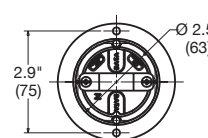

RF6500BR

RF151

RF151D

Dimensions

Wood Floor Boxes

Drop-In Floor Box

Dimensions in Inches (mm)