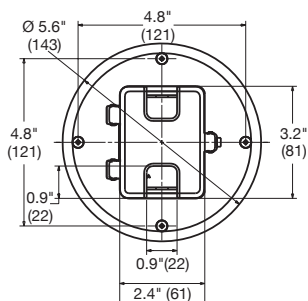

RF151R

Floor Boxes for Wood Floors

Description	Material	Catalog Number	Catalog Number
Drop In Floor Box Mounts in 2½ inch hole opening. Includes solid brass cover, single tamper-resistant receptacle, optional device mounts for two (2) voice/data video ports. Suitable for feed through circuitry. Impact resistant box.	Solid Brass	RF151R	RF201R
Duplex Receptacle Floor Box Rated Includes steel box, duplex TR receptacle and cover.	Solid Brass	RF6500BR	—
Single Receptacle Floor Box Rated Includes steel box, single receptacle and cover.	Solid Brass	RF151TR	—
Single Receptacle Display Rated Receptacle and cover only, excludes box.	Solid Brass	RF151DTR	—

RF6500BR

RF151

RF151D

Dimensions

Wood Floor Boxes

Drop-In Floor Box

Dimensions in Inches (mm)