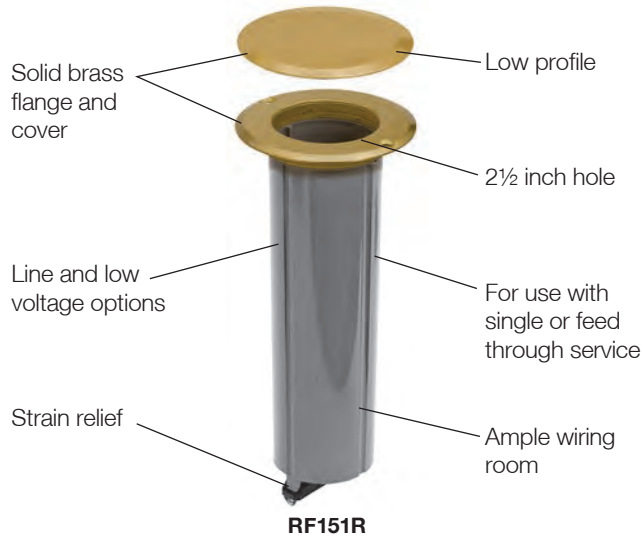

Features

Duplex floor receptacles provide ample connections to service lighting, entertainment equipment and computers for family rooms and offices. Single receptacle configurations available for minimum requirements.

- Solid brass covers
- Cut out template provided to assure proper sub-flooring preparation

Drop-In Floor Box

Drop-In Floor Boxes are perfect for quick and easy installation of power or low voltage. Simply cut a hole between the floor and joists and drop through. The flange lip holds it in place.

RF151R

Floor Boxes for Wood Floors

Description	Material	Catalog Number	Catalog Number
Drop In Floor Box Mounts in 2½ inch hole opening. Includes solid brass cover, single tamper-resistant receptacle, optional device mounts for two (2) voice/data video ports. Suitable for feed through circuitry. Impact resistant box.	Solid Brass	RF151R	RF201R
Duplex Receptacle Floor Box Rated Includes steel box, duplex TR receptacle and cover.	Solid Brass	RF6500BR	—
Single Receptacle Floor Box Rated Includes steel box, single receptacle and cover.	Solid Brass	RF151TR	—
Single Receptacle Display Rated Receptacle and cover only, excludes box.	Solid Brass	RF151DTR	—